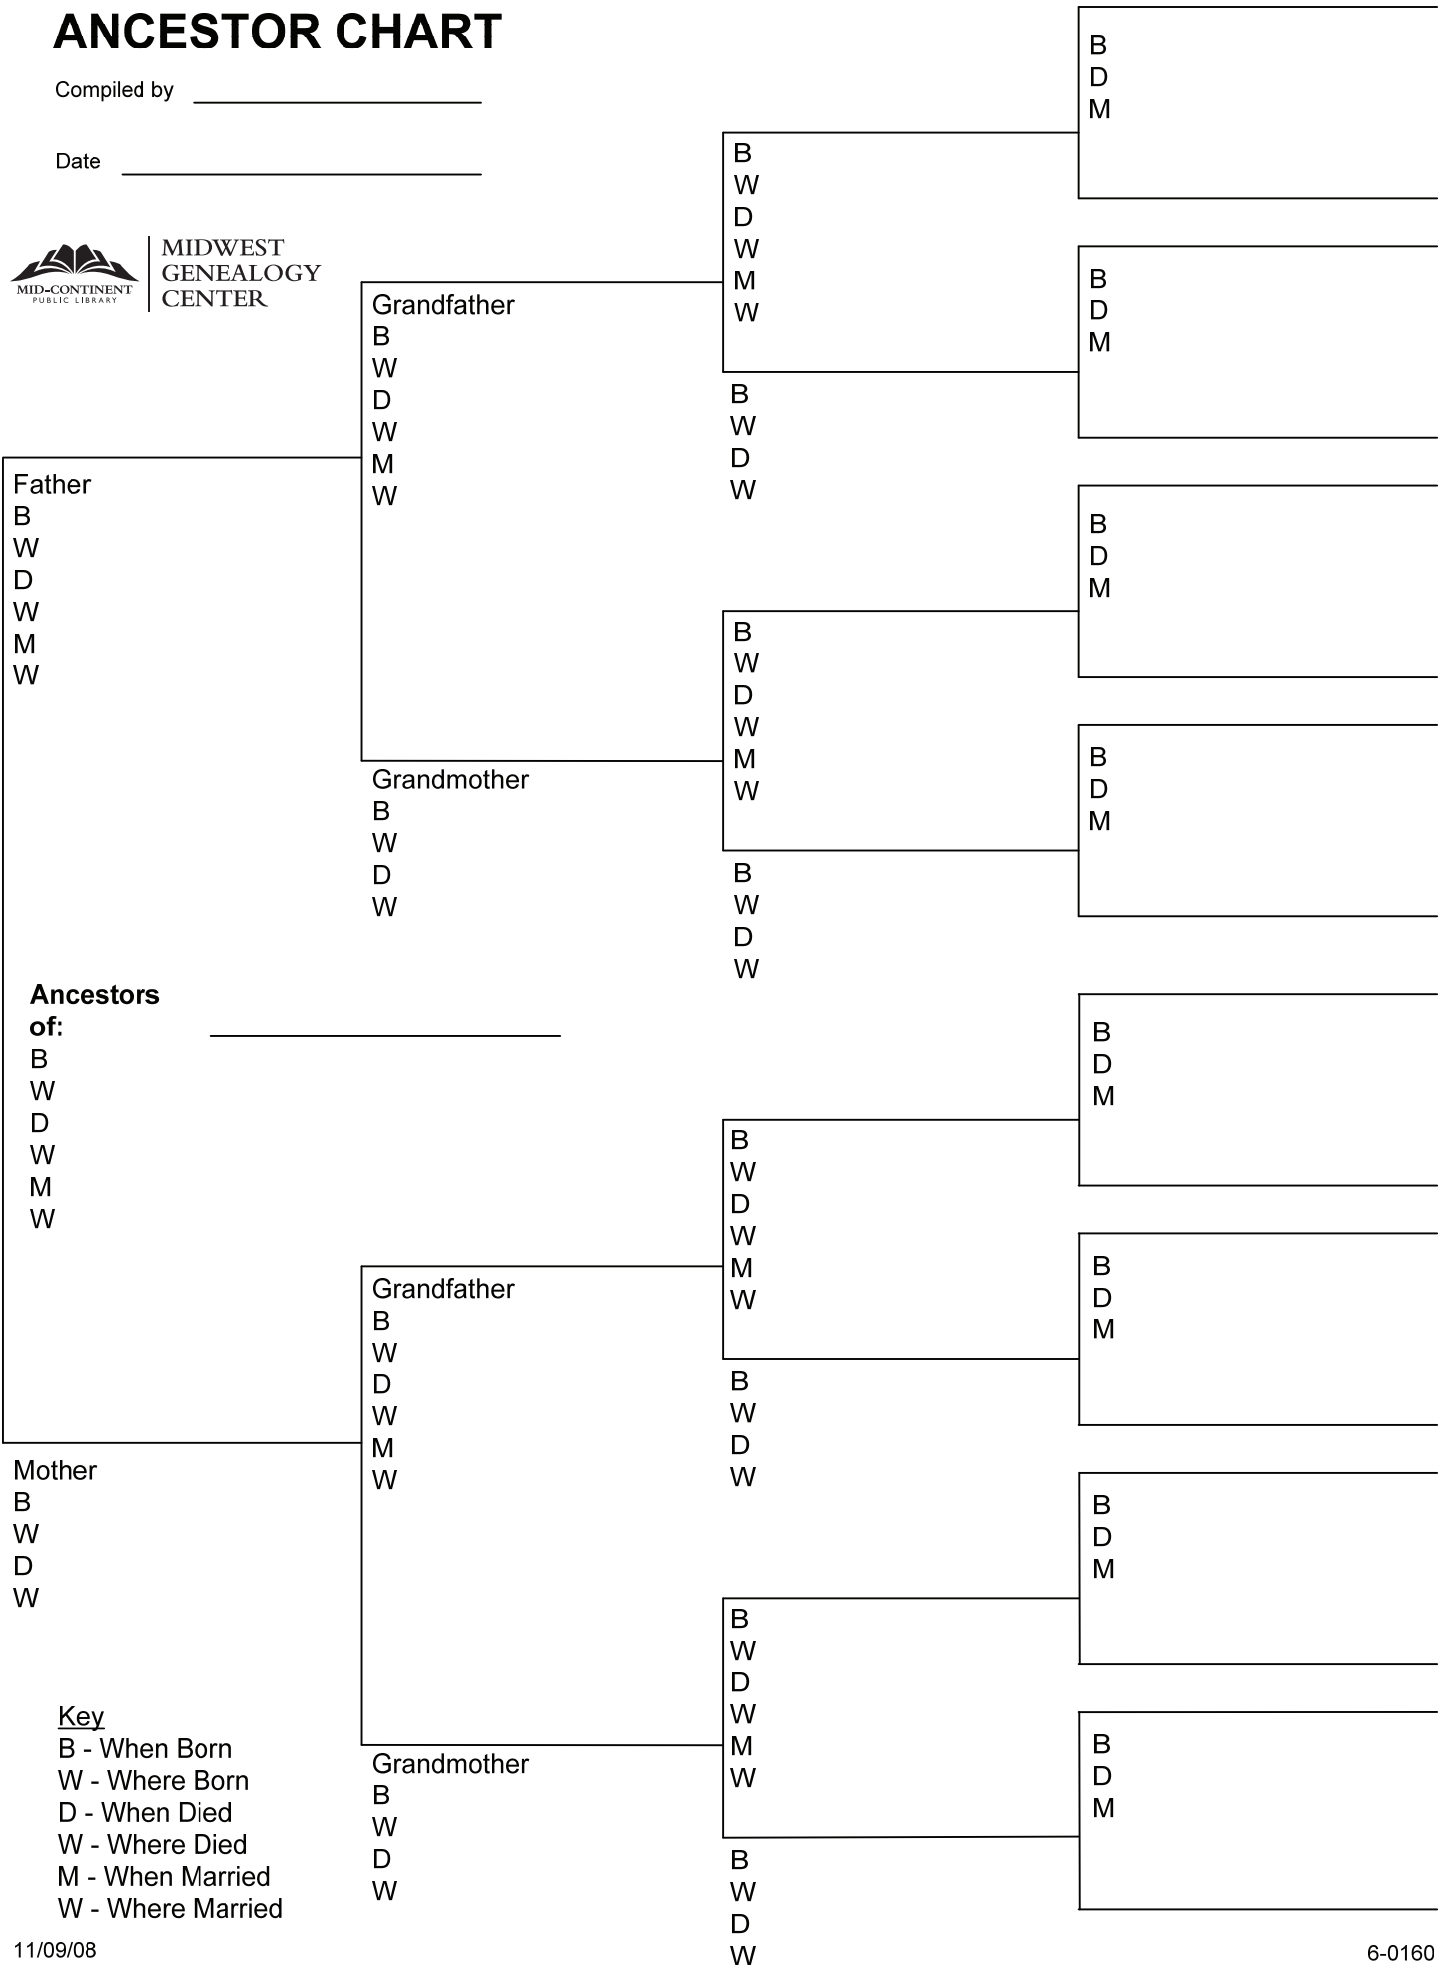

ANCESTOR CHART

Compiled by _____

Date _____

MIDWEST
GENEALOGY
CENTER

Ancestors

of:

B
W
D
W
M
W